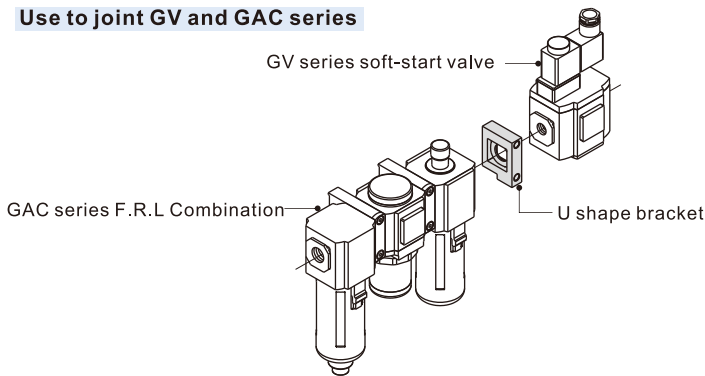

Joint accessories—Bracket

How to select the bracket

Bracket name	Code	Photo	Adapt accessories model		
T shape bracket	GA200T-P1		GV200	GZ200	GA200\GT200
	GA300T-P1		GV300	GZ300	GA300
	GA400T-P1		GV400	GZ400	GA400\GA500
	GA600T-P1		-	-	GA600
L shape bracket	GA200L-P1		GV200	GZ200	GA200\GT200
	GA300L-P1		GV300	GZ300	GA300
	GA400L-P1		GV400	GZ400	GA400\GA500
	GA600L-P1		-	-	GA600
U shape bracket	GA200U-P1		GV200	GZ200	GA200\GT200
	GA300U-P1		GV300	GZ300	GA300
	GA400U-P1		GV400	GZ400	GA400\GA500
	GA600U-P1		-	-	GA600

How to use the bracket

Use to joint GV and GAC series

Use to joint GZ and GAC series

Use to joint GA and GAC series

Use to joint GZ, GV and GAC series