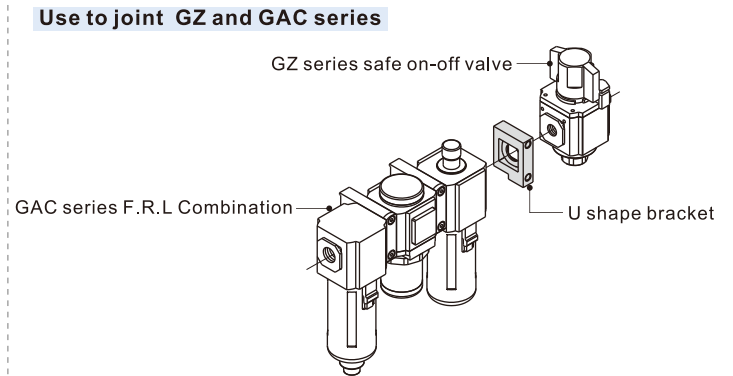

Joint accessories—Bracket

How to select the bracket

Bracket name	Code	Photo	Adapt accessories model		
T shape bracket	GA200T-P1		GV200	GZ200	GA200\GT200
	GA300T-P1		GV300	GZ300	GA300
	GA400T-P1		GV400	GZ400	GA400\GA500
	GA600T-P1		-	-	GA600
L shape bracket	GA200L-P1		GV200	GZ200	GA200\GT200
	GA300L-P1		GV300	GZ300	GA300
	GA400L-P1		GV400	GZ400	GA400\GA500
	GA600L-P1		-	-	GA600
U shape bracket	GA200U-P1		GV200	GZ200	GA200\GT200
	GA300U-P1		GV300	GZ300	GA300
	GA400U-P1		GV400	GZ400	GA400\GA500
	GA600U-P1		-	-	GA600

How to use the bracket

Use to joint GV and GAC series

Use to joint GZ and GAC series

Use to joint GA and GAC series

Use to joint GZ, GV and GAC series